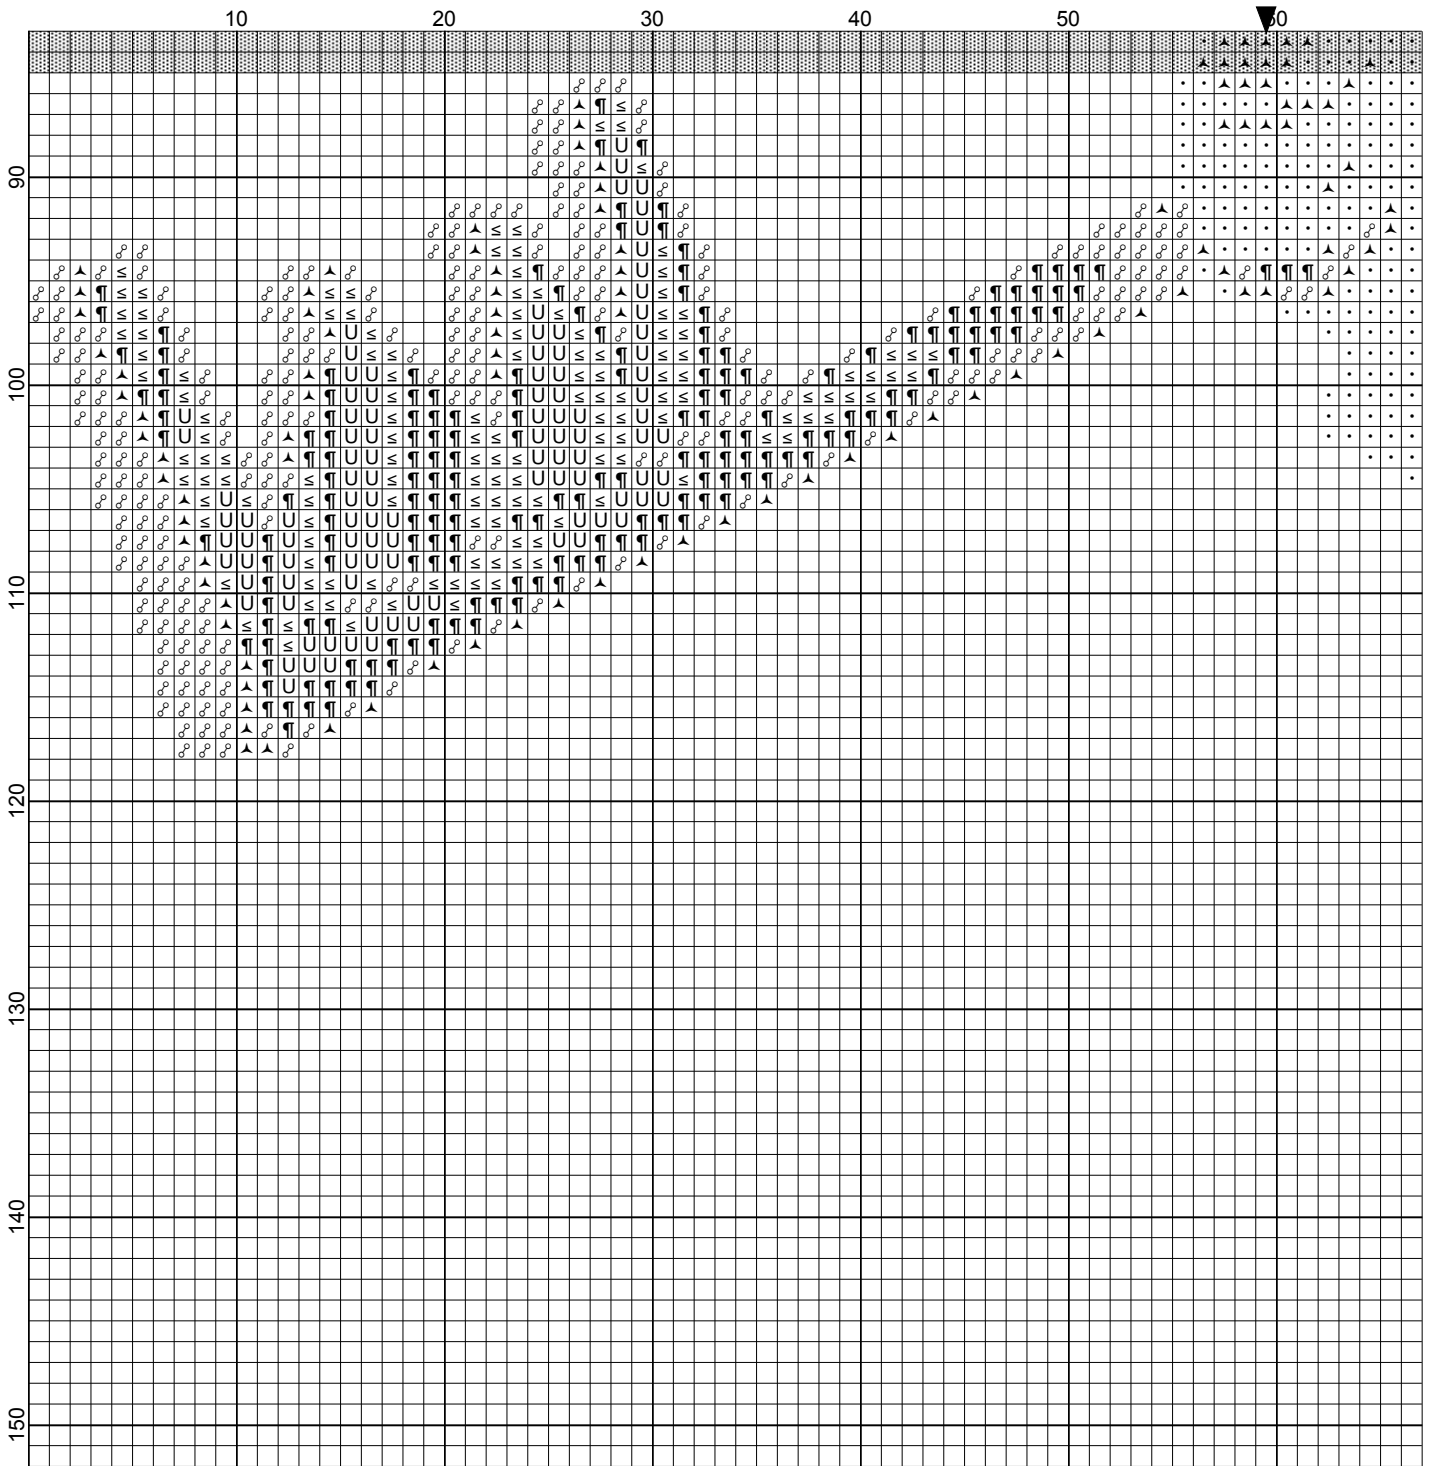

- Legend:
- DMC-301
 - DMC-310
 - DMC-336
 - DMC-356
 - DMC-451
 - DMC-552
 - DMC-632
 - DMC-646
 - DMC-791
 - DMC-794
 - DMC-798
 - DMC-819
 - DMC-920
 - DMC-996
 - DMC-3031
 - DMC-3706
 - DMC-3722
 - DMC-3747
 - DMC-3823
 - DMC-3827
 - DMC-3855
 - DMC-5200

Sora

Author: Cthylla.com
Grid Size: 119W x 152H
Design Area: 8.50" x 10.86" (119 x 152 stitches)

Legend:

	[2]	DMC	301	mahogany - md		[2]	DMC	819	baby pink - lt
	[2]	DMC	310	black		[2]	DMC	920	copper - md
	[2]	DMC	336	navy blue		[2]	DMC	996	electric blue - md
	[2]	DMC	356	terra cotta - md		[2]	DMC	3031	mocha brown - vy dk
	[2]	DMC	451	shell gray - dk		[2]	DMC	3706	melon - md
	[2]	DMC	552	violet - md		[2]	DMC	3722	shell pink - md
	[2]	DMC	632	desert sand - ul vy dk		[2]	DMC	3747	blue violet - vy lt
	[2]	DMC	646	beaver gray - dk		[2]	DMC	3823	yellow - ul pl
	[2]	DMC	791	cornflower blue - vy dk		[2]	DMC	3827	golden brown - pl
	[2]	DMC	794	cornflower blue - lt		[2]	DMC	3855	autumn gold - lt
	[2]	DMC	798	delft blue - dk		[2]	DMC	5200	snow white