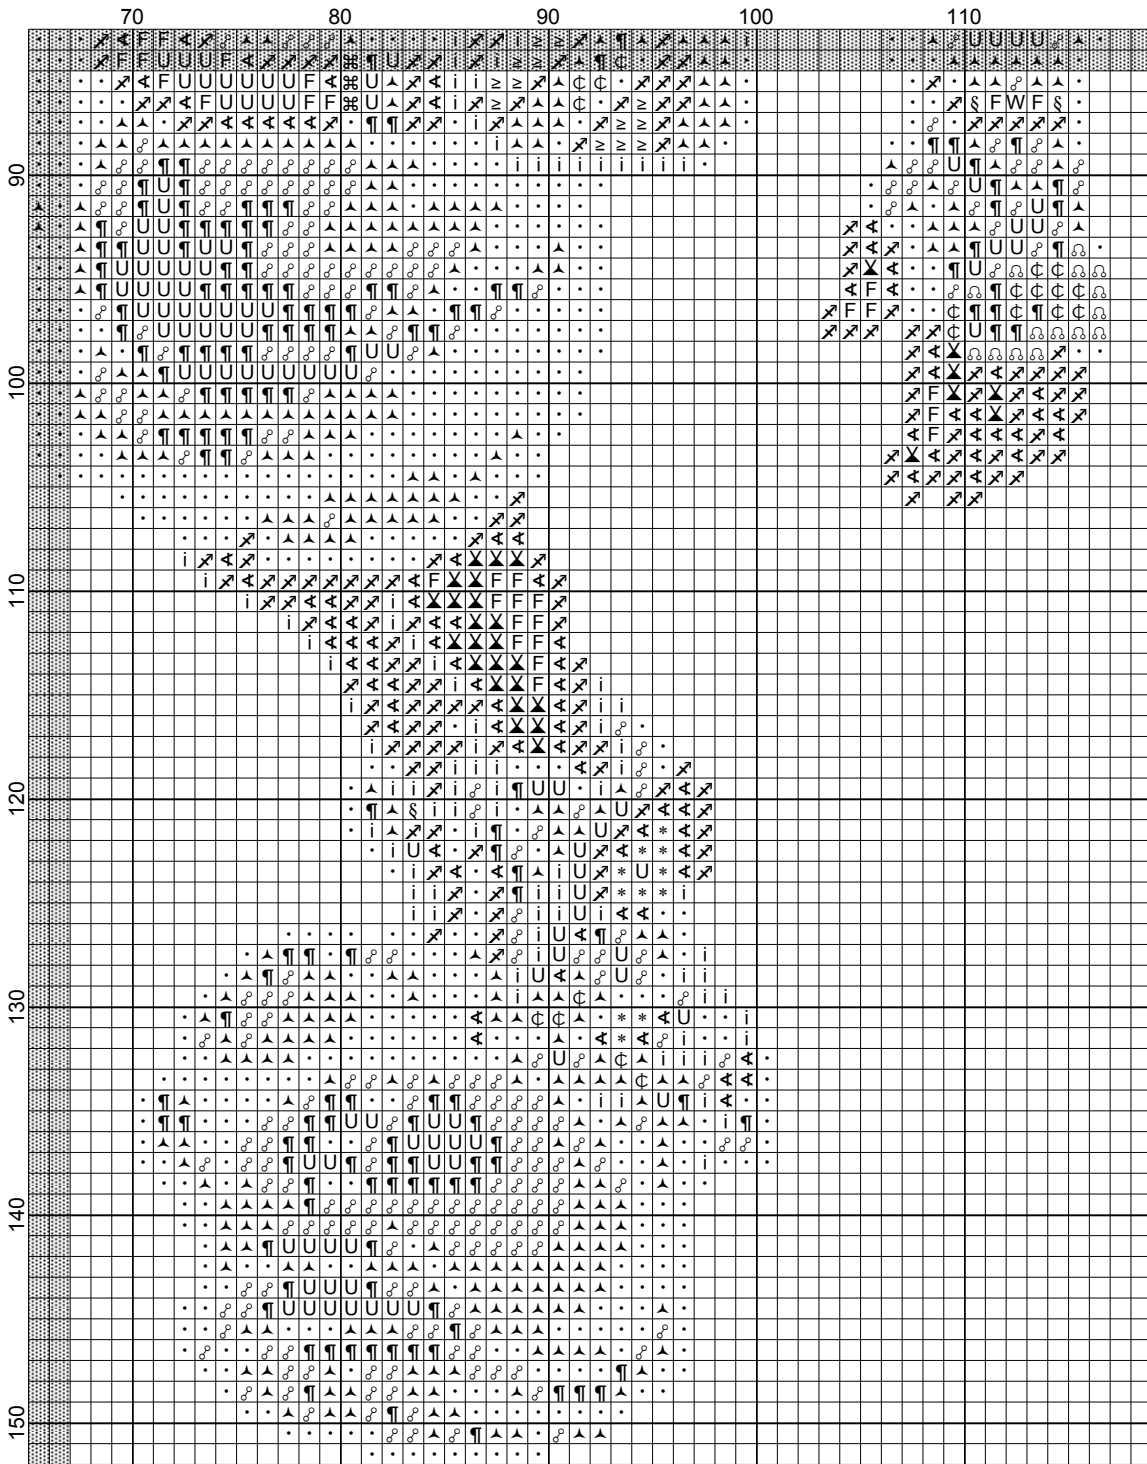

- Legend:
- DMC-301
 - DMC-310
 - DMC-336
 - DMC-356
 - DMC-451
 - DMC-552
 - DMC-632
 - DMC-646
 - DMC-791
 - DMC-794
 - DMC-798
 - DMC-819
 - DMC-920
 - DMC-996
 - DMC-3031
 - DMC-3706
 - DMC-3722
 - DMC-3747
 - DMC-3823
 - DMC-3827
 - DMC-3855
 - DMC-5200

Sora

Author: Cthylla.com
Grid Size: 119W x 152H
Design Area: 8.50" x 10.86" (119 x 152 stitches)

Legend:

	[2]	DMC	301	mahogany - md		[2]	DMC	819	baby pink - lt
	[2]	DMC	310	black		[2]	DMC	920	copper - md
	[2]	DMC	336	navy blue		[2]	DMC	996	electric blue - md
	[2]	DMC	356	terra cotta - md		[2]	DMC	3031	mocha brown - vy dk
	[2]	DMC	451	shell gray - dk		[2]	DMC	3706	melon - md
	[2]	DMC	552	violet - md		[2]	DMC	3722	shell pink - md
	[2]	DMC	632	desert sand - ul vy dk		[2]	DMC	3747	blue violet - vy lt
	[2]	DMC	646	beaver gray - dk		[2]	DMC	3823	yellow - ul pl
	[2]	DMC	791	cornflower blue - vy dk		[2]	DMC	3827	golden brown - pl
	[2]	DMC	794	cornflower blue - lt		[2]	DMC	3855	autumn gold - lt
	[2]	DMC	798	delft blue - dk		[2]	DMC	5200	snow white